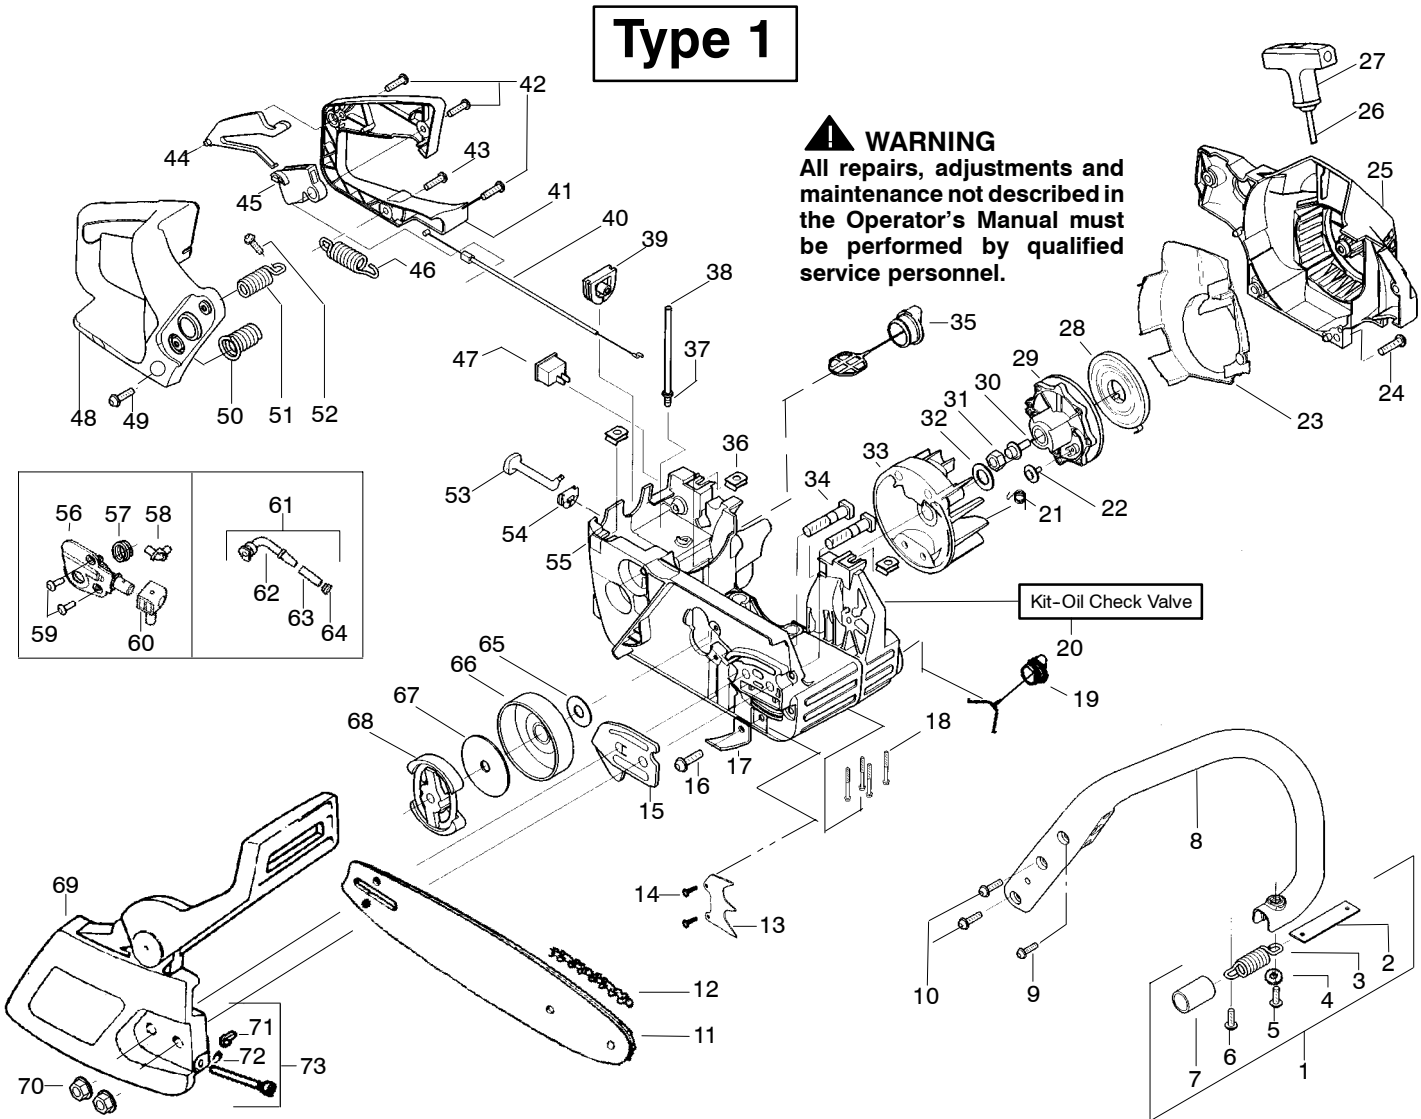

Type 1

⚠ WARNING
All repairs, adjustments and maintenance not described in the Operator's Manual must be performed by qualified service personnel.

Ref.	Part No.	Description	Ref.	Part No.	Description	Ref.	Part No.	Description
1.	530047963	Assy. - Isolator	27.	530056402	Handle - Starter	53.	530047605	Knob - Choke
2.	530047608	Strap - Limiter	28.	530027531	Spring - Recoil	54.	530049005	Grommet - Knob
3.	530042082	Spring - Isolator	29.	530037817	Pulley - Starter	55.	530056596	Assy - Chassis
4.	530015123	Washer	30.	530015920	Screw	56.	530071259	Kit - Oil Pump (Incls. 57,58,60)
5.	530016018	Screw	31.	530016134	Nut - Flywheel	57.	530037820	Gear - Worm Spring
6.	530015843	Screw	32.	530015127	Washer - Flywheel	58.	530049477	Elbow - Oil Pickup
7.	530036142	Sleeve - AV Spring	33.	530039209	Assy - Flywheel	59.	530016064	Screw
8.	530047583	Handle - Front	34.	530016133	Bolt - Bar	60.	530019206	Seal Block
9.	530015940	Screw	35.	530047192	Assy - Fuel Cap	61.	530047663	Assy - Oil Pickup (Incl. 62 - 64)
10.	530015814	Screw	36.	530015922	Nut - "U" - Type	62.	530038373	Pick - up Oiler
11.	530044899	Bar - 16"	37.	530023877	Fitting - fuel line	63.	530037821	Filter - Oil
12.	505369856	Chain 16"	38.	530069216	Kit - Fuel line (large)	64.	530030189	Plug - Oil Filter
13.	530014381	Kit - Assy Spike (incl. 14)	39.	530047631	Grommet - Cable	65.	530015907	Washer - Thrust
14.	530015805	Screw	40.	530047602	Cable - Throttle	66.	530047061	Assy. - Clutch Drum w/bearing
15.	530038238	Plate - Bar Mounting	41.	530047581	Cover - Rear Handle	67.	530015611	Washer - Clutch
16.	530015814	Screw	42.	530015906	Screw	68.	530014949	Assy. Clutch
17.	530029850	Chain Catcher	43.	530015886	Screw	69.	530054739	Assy - Chain Brake
18.	530016132	Screw	44.	530036098	Lockout - Throttle	70.	530015917	Nut - Bar Mounting
19.	530010846	Assy - Oil Cap	45.	530036097	Trigger - Throttle	71.	530015826	Pin - Retainer
20.	530071666	Kit - Oil Check Valve	46.	530042082	Spring	72.	530038593	Retainer
21.	530023817	Spring - Starter Dog	47.	530069572	Kit - Switch	73.	530069611	Kit - Bar Adjust
22.	530016080	Screw	48.	530047582	Handle - Rear			
23.	530055723	Baffle - Air	49.	530015814	Screw			
24.	530015892	Screw	50.	530053274	Assy. Isolator - lower			
25.	530056333	Housing - Fan	51.	530071385	Kit - Isolator (Upper)			
26.	530069232	Kit - Rope	52.	530015875	Screw			

✂ = NEW PART NUMBER FOR THIS IPL

* = REFER TO THE SERVICE REFERENCE INDICATED FOR MORE INFORMATION. (LOCATED AT END OF IPL)