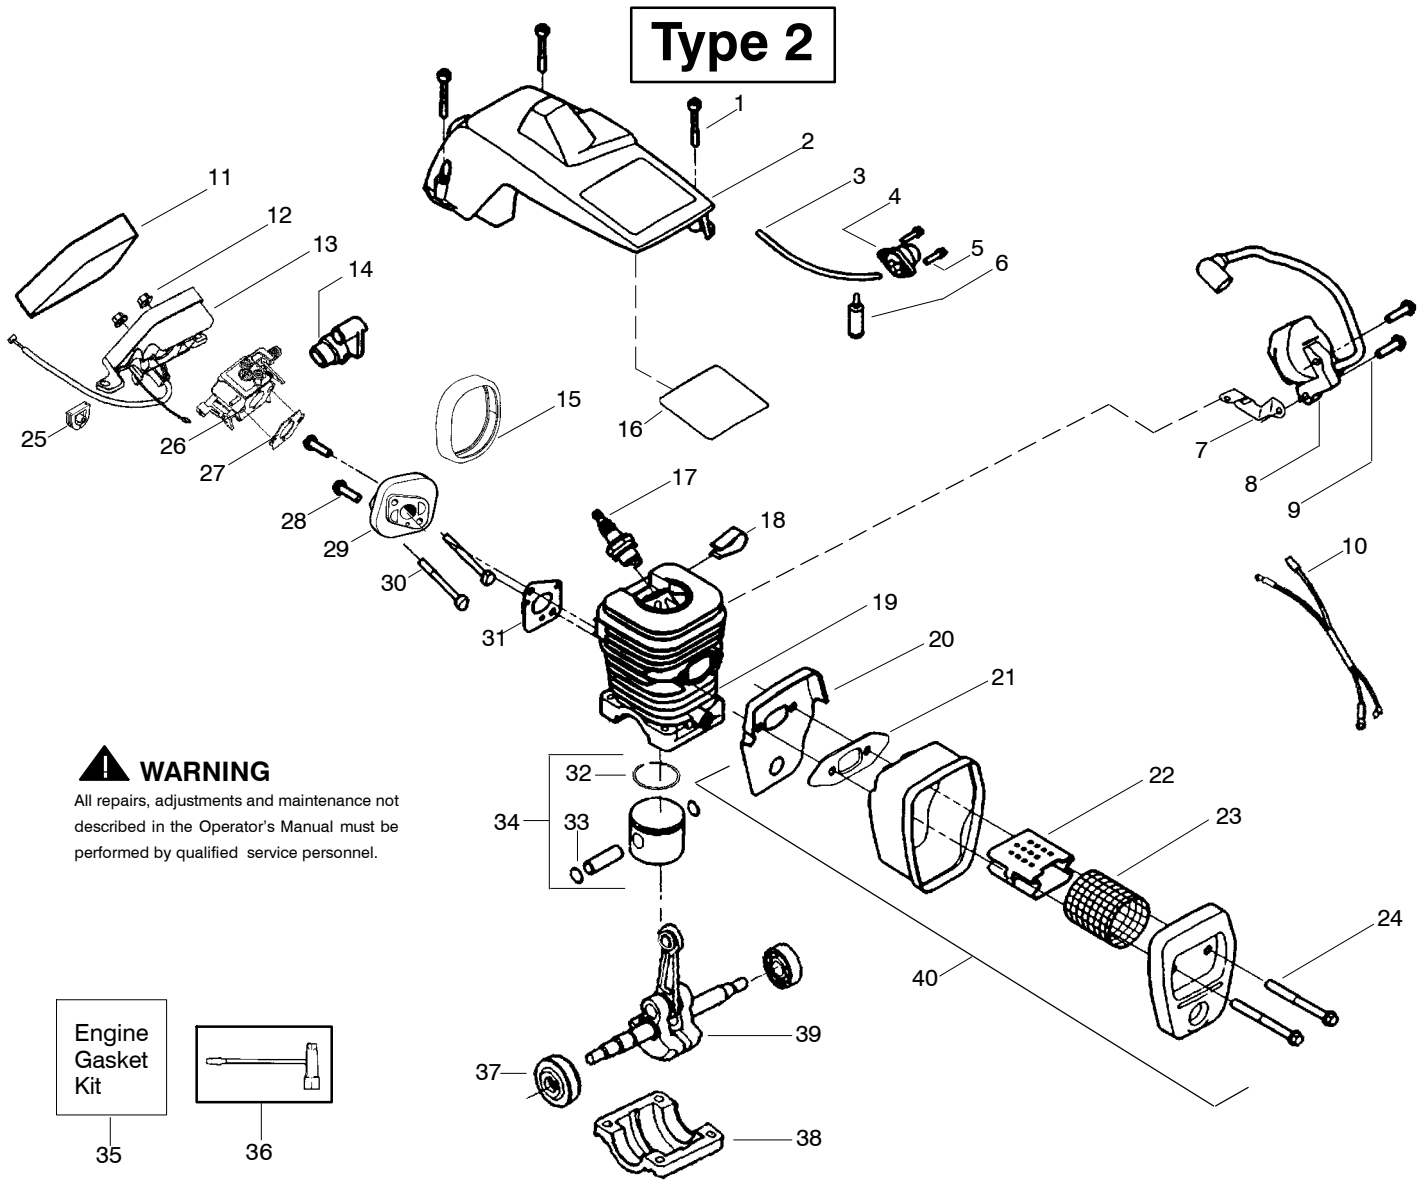

✓ = NEW PART NUMBER FOR THIS IPL

★ = REFER TO THE SERVICE REFERENCE INDICATED FOR MORE INFORMATION. (LOCATED AT END OF IPL)

Ref.	Part No.	Description	Ref.	Part No.	Description	Ref.	Part No.	Description
1.	530016153	Screw	19.	530012550	Cylinder	34.	530071408	Kit-Piston (Incl. 32 & 33)
2.	530055638	Assy-Cylinder Shield (includes # 16)	20.	530049870	Backplate-Muffler	35.	530069608	Kit-Engine Gasket (Incl. 21, 27 & 31)
3.	530069247	Kit-Fuel Line (Small)	21.	530069608	Gasket-Muffler(kit)	36.	530031135	Scrench
4.	530071835	Kit-Purge Bulb (incl.#5)	22.	530037813	Diffuser-Muffler	37.	530056363	Assy-Seal & Bearing
5.	530015780	Screw	23.	530036103	Screen-Spark	38.	530037935	Cap-Crankcase
6.	530095646	Assy-Fuel Pick-up	24.	530016132	Bolt-Muffler	39.	530047062	Assy-Crankshaft
7.	530047442	Strap-Ground	25.	530047631	Grommet-Throttle Cable	40.	530047207	Assy-Muffler (Incl. 20-24)
8.	530039198	Ignition Module	26.	---	Kit-Carburetor			Not Shown
9.	530015814	Screw		530071820	Zama (W-20)			
10.	530057475	Assy-Wire Harness		530071821	Walbro (WT-662)			
11.	530037793	Foam-Air Filter	27.	530069608	Gasket-Carb. (kit)			
12.	530016101	Nut	28.	530016386	Screw			
13.	530057702	Assy-Air Box	29.	530049700	Carb. Adapter			
14.	530035526	Grommet-Carb Adjust	30.	530016187	Screw	545123627		Manual
15.	530054144	Seal-Carb Adapter	31.	530069608	Gasket- Adaptor(kit)	530056654		Decal-Warning
16.	530055698	Reflector-Heat	32.	530038729	Ring-Piston			
17.	952030150	Spark Plug (RCJ-7Y)	33.	530015697	Retainer-Piston Pin			
18.	530016136	Clip-High Tension Lead						

✓ = NEW PART NUMBER FOR THIS IPL

* = REFER TO THE SERVICE REFERENCE INDICATED FOR MORE INFORMATION. (LOCATED AT END OF IPL)

PARTS LIST NO. 530163922		<i>PARTNER</i> PARTS LIST	CHAIN SAW MODEL(S) 352 - Russia
DATE 5/31/07	Replaces 530163922 - 3/07/07		Note: Illustration may differ from actual model due to design changes