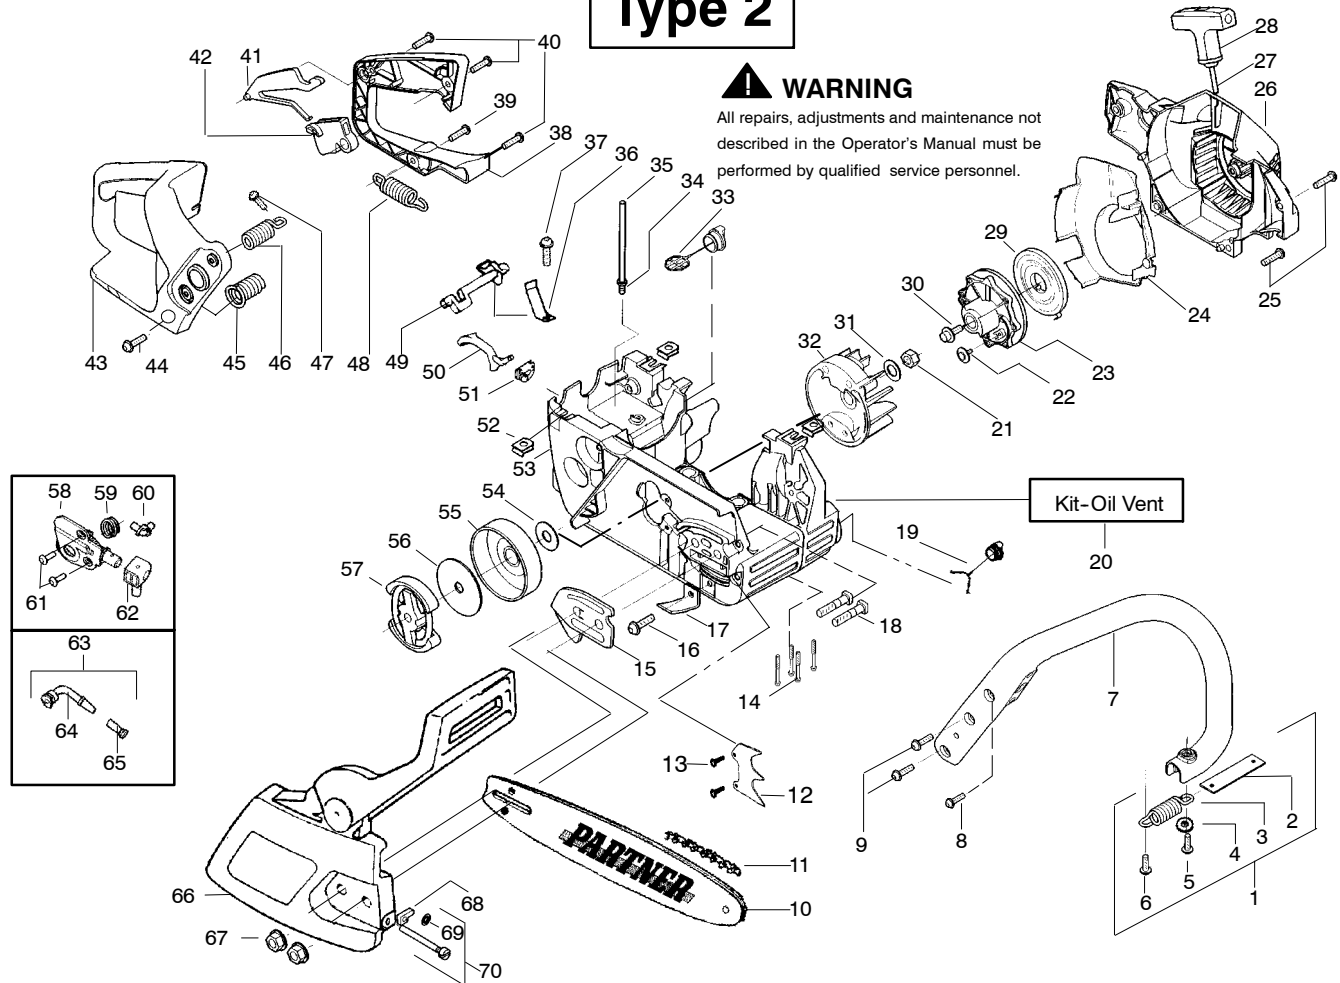

Type 2

WARNING
All repairs, adjustments and maintenance not described in the Operator's Manual must be performed by qualified service personnel.

Kit-Oil Vent

Ref.	Part No.	Description	Ref.	Part No.	Description	Ref.	Part No.	Description
1.	530059667	Assy.-Isolator	28.	530056402	Handle-Starter	55.	530047061	Assy.-Clutch Drum w/bearing
2.	530047608	Limiter Strap	29.	530027531	Spring-Recoil	56.	530015611	Washer-Clutch
3.	530059668	Spring-Isolator	30.	530015920	Screw	57.	530014949	Assy. Clutch
4.	530015158	Washer	31.	530015127	Washer-Flywheel	58.	530071259	Kit - Oil Pump (incl. 59,60,62)
5.	530016018	Screw	32.	530039187	Assy-Flywheel	59.	530037820	Gear-Worm Spring
6.	530015843	Screw	33.	530047192	Assy-Fuel Cap	60.	530049477	Elbow-Oil Pickup
7.	530047583	Front Handle	34.	530023877	Fitting-fuel line	61.	530016064	Screw
8.	530015940	Screw	35.	530069216	Kit-Fuel line (large)	62.	530019206	Seal Block
9.	530015814	Screw	36.	530016149	Spring-Switch	63.	530047663	Assy-Oil Pick-up (Incl. 64,65)
10.	530044899	Bar - 16"	37.	530015775	Screw	64.	530038373	Pick-up Oiler
11.	505369856	Chain - 16"	38.	530047581	Cover-Rear Handle	65.	530056533	Filter-Oil
12.	530014381	Kit-Spike (Incl. 13)	39.	530015886	Screw	66.	545139901	Assy.-Chain Brake
13.	530016439	Screw	40.	530015906	Screw	67.	530015917	Nut-Bar Mounting
14.	530016132	Screw	41.	530036098	Throttle Lockout	68.	530015826	Pin-Bar Adjust
15.	530038238	Plate-Bar Mount.	42.	530036097	Trigger-Throttle	69.	530038593	Retainer
16.	530015814	Screw	43.	530047582	Handle - Rear	70.	530069611	Kit-Bar Adjusting (incl. # 68,69)
17.	530029850	Chain Catcher	44.	★★★★★	Screw			
18.	530016133	Bolt-Bar	45.	★★★★★	Assy Isolator-lower			
19.	530057236	Assy-Oil Cap	46.	530071958	Kit-Isolator (Upper)			
20.	530071666	Kit-Oil Vent	47.	530015875	Screw			
21.	530016134	Nut-Flywheel	48.	530059668	Spring-Isolator			
22.	530016080	Screw	49.	530057473	Lever-Switch			
23.	530037817	Starter Pulley	50.	530057474	Lever-Choke			
24.	530055723	Baffle-Air	51.	530049005	Grommet-Knob			
25.	530015892	Screw	52.	530015922	Nut-"U"-Type			
26.	530056333	Housing-Fan	53.	530058730	Assy-Chassis fuel lines and caps)			
27.	530069232	Kit - Rope	54.	530015907	Washer-Thrust			

✓ = NEW PART NUMBER FOR THIS IPL

★ = REFER TO THE SERVICE REFERENCE INDICATED FOR MORE INFORMATION. (LOCATED AT END OF IPL)