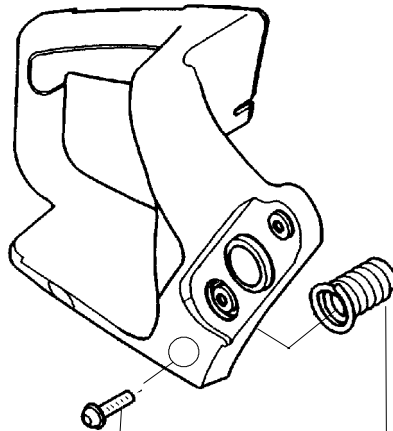

PARTS LIST NO. 530163922		<i>PARTNER</i> PARTS LIST	CHAIN SAW MODEL(S) 352 - Russia	
DATE 5/31/07	Replaces 530163922 - 3/07/07		Note: Illustration may differ from actual model due to design changes	PAGE NO. 5

Kit - Carburetor Assembly No. 530071621 - WT-625
Kit - Carburetor Assembly No. 530071820 - W-20
Kit - Carburetor Assembly No. 530071821 - WT-662

Note: No Repair kits are available for these carburetors

***** **Service Reference** *****

Note: Due to product improvements, your unit may have been built with or without the spring and screw shown below. If your unit does not have this spring and screw, no action is required. If your unit does have the spring and screw, please order the part numbers listed below.

530015814
Screw

530053274
Assy-Isolator Spring